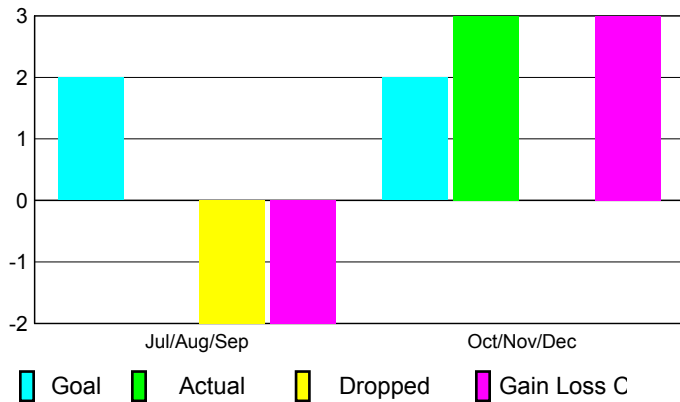

2010-2011 GMT Reports for District (or Undistricted) **District 124**

GMT: **Klaus Tang**

Location: **ROMANIA**

GMT CA: **4**

CLUBS

**Club Results
2010-2011**

**Clubs
2009-2010**

Month	New Club Goal	Actual New Clubs	Actual Dropped Clubs	Gain/Loss of Clubs	Gain/Loss of Clubs
Jul/Aug/Sep	2	0	-2	-2	2
Oct/Nov/Dec	2	3	0	3	3
Totals	4	3	-2	1	5

Club Results 2010-2011

Goal, New, Dropped, Gain/Loss

Comparison of Club Gain/Loss

Current Year Compared to the Previous Year

YTD Status Quo Clubs 2010-2011

Status Quo Clubs Compared to Status Quo Members

MEMBERSHIP