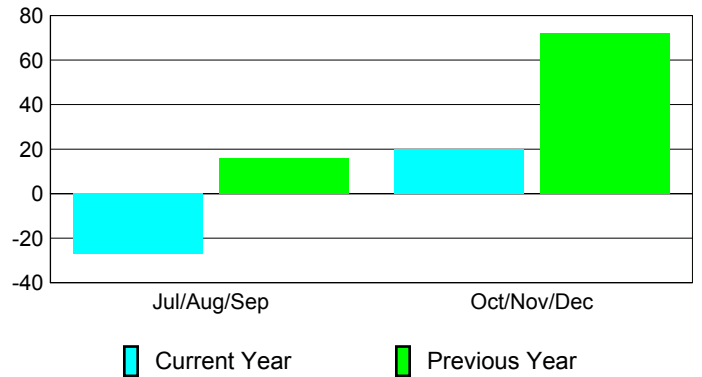

Comparison of Membership Gain/Loss

Current Year Compared to the Previous Year